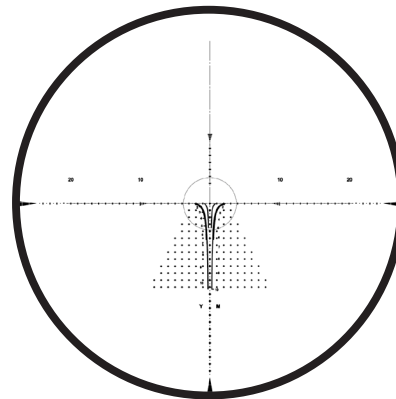

# SPECIFICATIONS

M-SERIES	M8Xi 1-8x24 Dual Focal Plane	
MAGNIFICATION	1.1x - 8x	
OBJECTIVE LENS DIAMETER [mm]	24	
TUBE DIAMETER [mm]	34	
FIELD OF VIEW AT 100 m/yd LOW-HIGH [m/ft]	33,5 - 4,0	36.6 - 4,4
EYE RELIEF LOW-HIGH [mm/in]	87	3.4
EXIT PUPIL LOW-HIGH [mm]	9,2 - 3,1	
LENGTH [mm/in]	260	10.2
WEIGHT [g/oz]	650	22.9
DIOPTRER ADJUSTMENT RANGE [dpt]	+2 to -2	
AVAILABLE RETICLES	Fine Plex & Horseshoe Plumb Reticle	
FOCAL PLANE	1st & 2nd	
ILLUMINATION CONTROL	Rotary Digital Control: 11 levels with intermediate light-off setting	
ELEVATION ADJUSTMENT KNOB	Zero Stop	
WINDAGE/ELEVATION CLICK VALUE	1 cm (0.1 mrad)	
WINDAGE RANGE @ 100 m [ $\pm$ cm] 100 yd [ $\pm$ in]	40 (13,75 MOA) 43.7	
ELEVATION RANGE @ 100 m [cm] 100 yd [in]	90 (30,9 MOA) 98.4	
PARALLAX FOCUS RANGE	fix at 100 m	
NITROGEN FILLED	Yes	
OPERATING TEMPERATURE RANGE	-46°C to +63°C -51°F to +145°F	
WATERPROOF/FOGPROOF	Submersible to 20 m [66 ft]	
BATTERY	CR2032	
SPECIAL FEATURES	low profile turrets w/ protective cap	
ITEM NUMBER (cw, black)	<b>8723003331</b> Fine Plex & Horseshoe Reticle	
	<b>8723003333</b> Plumb Reticle	

## FINE PLEX & HORSESHOE RETICLE

1st focal plane reticle:  
Fine Plex

2nd focal plane reticle:  
Horseshoe dot

## PLUMB RETICLE

1st focal plane reticle

2nd focal plane reticle